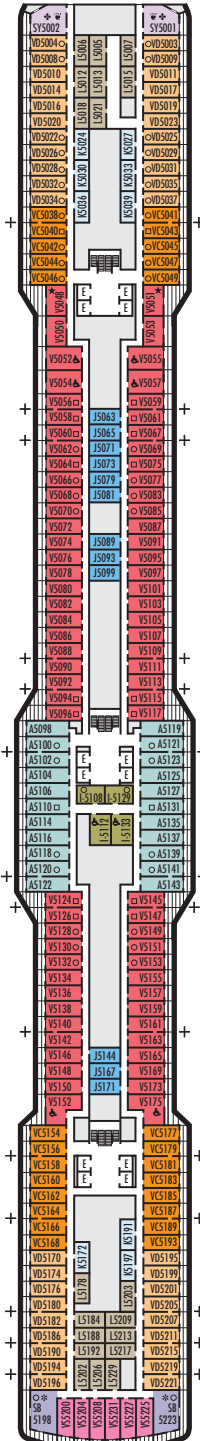

MAIN DECK
Staterooms 1001-1187

PLAZA DECK

PROMENADE DECK

BEETHOVEN DECK
Staterooms 4001-4221

GERSHWIN DECK
Staterooms 5001-5231

MOZART DECK
Staterooms 6001-6235

STATEROOM SYMBOL LEGEND

- Quad (2 lower beds, 1 sofa bed, 1 upper)
- ⊙ Triple (2 lower beds, 1 upper)
- Triple (2 lower beds, 1 sofa bed)
- ⊕ Double (2 lower beds convertible to 1 king-size bed, no Murphy bed)
- △ Partially obstructed view
- + Connecting rooms
- ◆ Floor-to-ceiling windows
- * Shower only
- ▷ Uncovered verandah
- ◆ Staterooms have solid steel verandah railings instead of clear-view Plexiglas® railings
- ❖ Suites have part solid steel, part clear-view Plexiglas® verandah railings

ACCESSIBILITY STATEROOM SYMBOL LEGEND

- ♿ Fully Accessible: Suites SA7094, A6150 & A6148, and staterooms VA8147, VA8145, VA8134, VA8132, I-7108, I-7099, I-6131, I-6116, V5175, V5152, I-5133, I-5112, V5057, V5055, V5054, V5052, VH4167, VH4146, VH4107, VH4096, C1134, C1125, C1123, C1121 have a roll-in shower only
- ★ Ambulatory Accessible: Suites B8101 & SA7085 and staterooms K11049, VB11038, VQ10033, VE8142, VD7049, K6185, VC6158, V5051, V5048, FB1172 & E1175 have a shower only with small step, step into bathroom, standard interior and exterior door size

For information regarding stateroom bedding configurations and accessibility features on our ships please visit the [Accessibility](#) section of our website.

SHIP SPECIFICATIONS & FACILITIES

- 2,666 Guests
- 1,036 Crew
- 99,500 Gross Tons
- 975 Feet Long
- 13 Guest Decks
- Wraparound Promenade Deck
- 12 Restaurants & Cafes
- 7 Entertainment Venues
- 8 Lounges/Bars
- 2 Outdoor Swimming Pools (one with sliding glass roof)
- Spa & Salon
- Fitness Center
- Suite Lounge
- Duty-free Shops
- Internet Center
- Onboard Wi-Fi Access
- Casino
- Sport Court