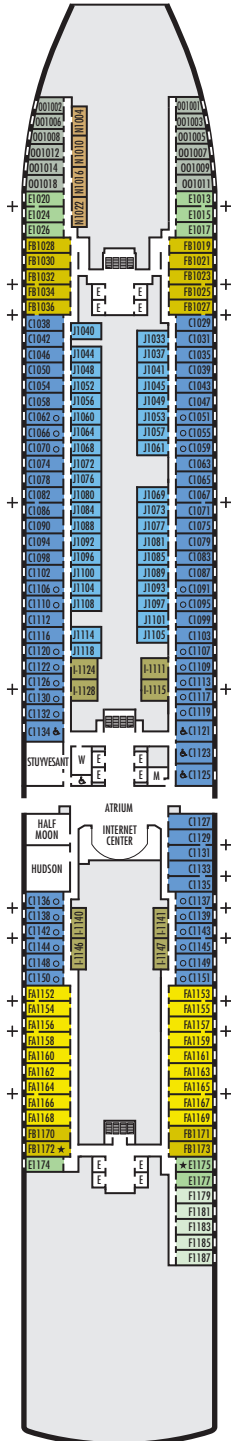

MAIN DECK
Staterooms 1001-1187

PLAZA DECK

PROMENADE DECK

BEETHOVEN DECK
Staterooms 4001-4221

GERSHWIN DECK
Staterooms 5001-5231

MOZART DECK
Staterooms 6001-6235

STATEROOM SYMBOL LEGEND

- Quad (2 lower beds, 1 sofa bed, 1 upper)
- ⊙ Triple (2 lower beds, 1 upper)
- Triple (2 lower beds, 1 sofa bed)
- ⊕ Double (2 lower beds convertible to 1 king-size bed, no Murphy bed)
- △ Partially obstructed view
- + Connecting rooms
- ◆ Floor-to-ceiling windows
- * Shower only
- ▷ Uncovered verandah
- ◆ Staterooms have solid steel verandah railings instead of clear-view Plexiglas® railings
- ❖ Suites have part solid steel, part clear-view Plexiglas® verandah railings

ACCESSIBILITY STATEROOM SYMBOL LEGEND

- ♿ Fully Accessible: Suites SA7094, A6150 & A6148, and staterooms VA8147, VA8145, VA8134, VA8132, I-7108, I-7099, I-6131, I-6116, V5175, V5152, I-5133, I-5112, V5057, V5055, V5054, V5052, VH4167, VH4146, VH4107, VH4096, C1134, C1125, C1123, C1121 have a roll-in shower only
- ★ Ambulatory Accessible: Suites B8101 & SA7085 and staterooms K11049, VB11038, VQ10033, VE8142, VD7049, K6185, VC6158, V5051, V5048, FB1172 & E1175 have a shower only with small step, step into bathroom, standard interior and exterior door size

For information regarding stateroom bedding configurations and accessibility features on our ships please visit the [Accessibility](#) section of our website.

SHIP SPECIFICATIONS & FACILITIES

- 2,666 Guests
- 1,036 Crew
- 99,500 Gross Tons
- 975 Feet Long
- 13 Guest Decks
- Wraparound Promenade Deck
- 12 Restaurants & Cafes
- 7 Entertainment Venues
- 8 Lounges/Bars
- 2 Outdoor Swimming Pools (one with sliding glass roof)
- Spa & Salon
- Fitness Center
- Suite Lounge
- Duty-free Shops
- Internet Center
- Onboard Wi-Fi Access
- Casino
- Sport Court