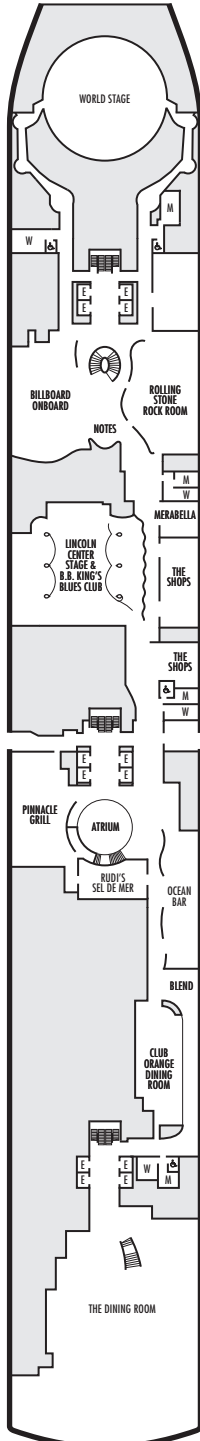

MAIN DECK
Staterooms 1001-1187

PLAZA DECK

PROMENADE DECK

BEETHOVEN DECK
Staterooms 4001-4221

GERSHWIN DECK
Staterooms 5001-5231

MOZART DECK
Staterooms 6001-6235

STATEROOM SYMBOL LEGEND

- Quad (2 lower beds, 1 sofa bed, 1 upper)
- ⊙ Triple (2 lower beds, 1 upper)
- Triple (2 lower beds, 1 sofa bed)
- ⊕ Double (2 lower beds convertible to 1 king-size bed, no Murphy bed)
- △ Partially obstructed view
- + Connecting rooms
- ◆ Floor-to-ceiling windows
- * Shower only
- ▷ Uncovered verandah
- ◆ Staterooms have solid steel verandah railings instead of clear-view Plexiglas® railings
- ❖ Suites have part solid steel, part clear-view Plexiglas® verandah railings

ACCESSIBILITY STATEROOM SYMBOL LEGEND

- ♿ Fully Accessible: Suites SA7094, A6150 & A6148, and staterooms VA8147, VA8145, VA8134, VA8132, I-7108, I-7099, I-6131, I-6116, V5175, V5152, I-5133, I-5112, V5057, V5055, V5054, V5052, VH4167, VH4146, VH4107, VH4096, C1134, C1125, C1123, C1121 have a roll-in shower only
- ★ Ambulatory Accessible: Suites B8101 & SA7085 and staterooms K11049, VB11038, VQ10033, VE8142, VD7049, K6185, VC6158, V5051, V5048, FB1172 & E1175 have a shower only with small step, step into bathroom, standard interior and exterior door size

For information regarding stateroom bedding configurations and accessibility features on our ships please visit the [Accessibility](#) section of our website.

SHIP SPECIFICATIONS & FACILITIES

- 2,666 Guests
- 1,036 Crew
- 99,500 Gross Tons
- 975 Feet Long
- 13 Guest Decks
- Wraparound Promenade Deck
- 12 Restaurants & Cafes
- 7 Entertainment Venues
- 8 Lounges/Bars
- 2 Outdoor Swimming Pools (one with sliding glass roof)
- Spa & Salon
- Fitness Center
- Suite Lounge
- Duty-free Shops
- Internet Center
- Onboard Wi-Fi Access
- Casino
- Sport Court