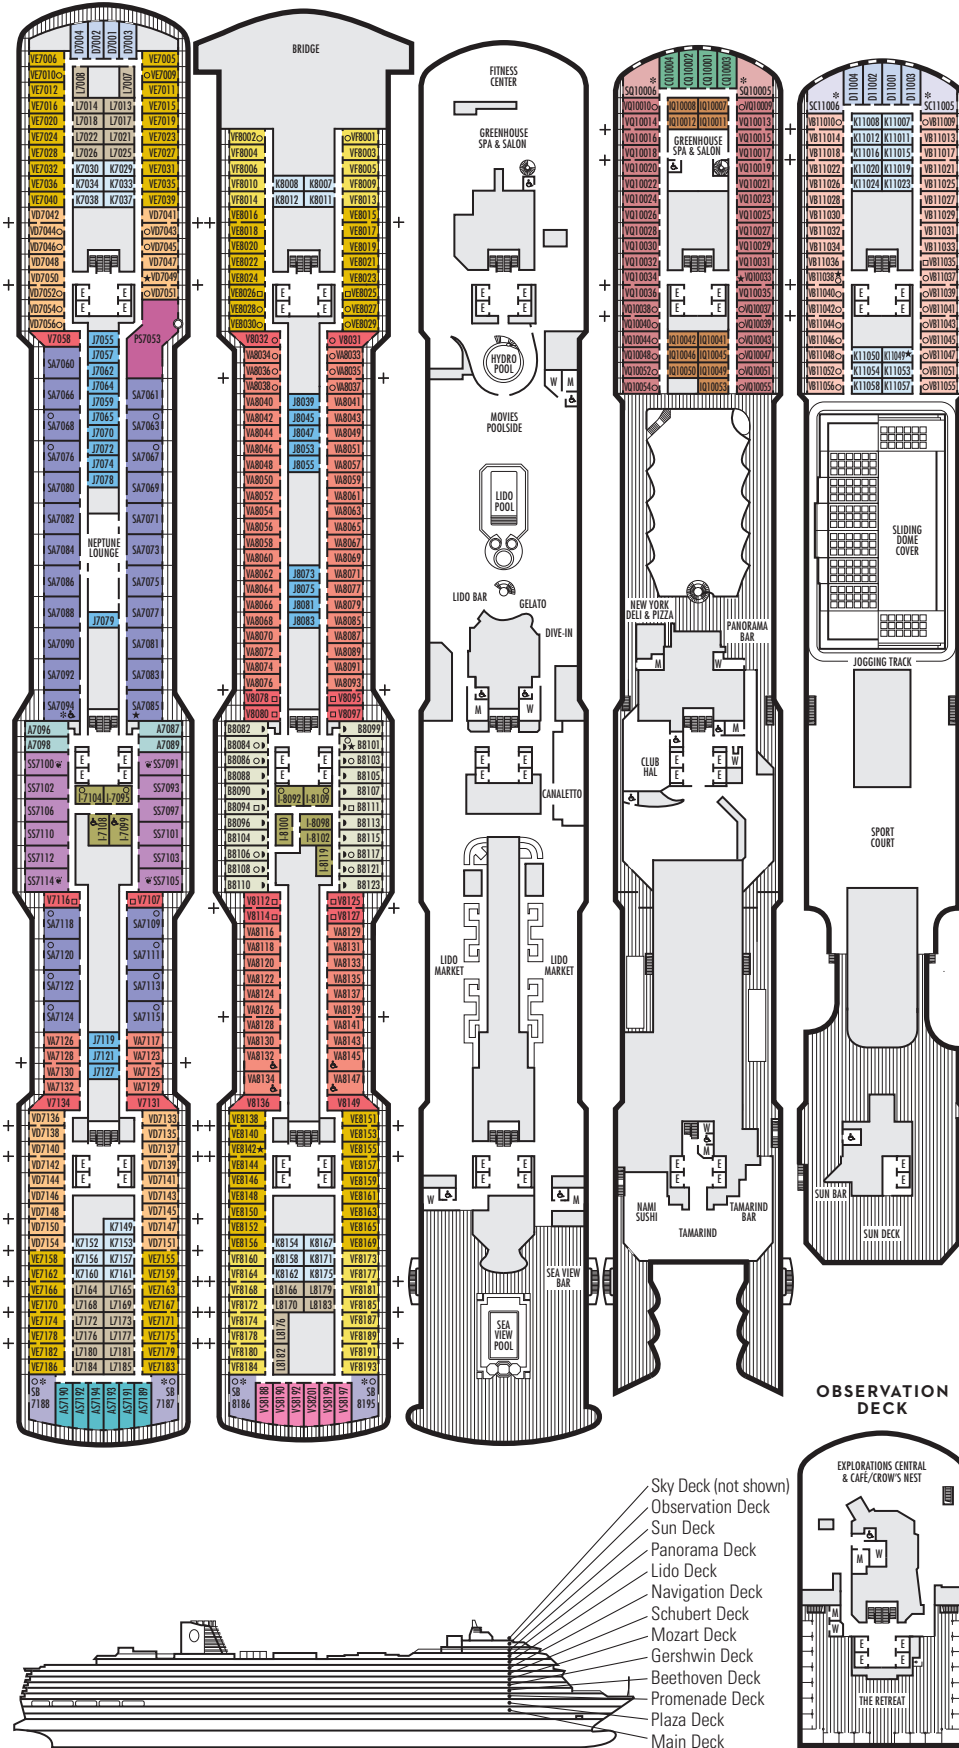

ACCESSIBILITY STATEROOM SYMBOL LEGEND

- ♿ Fully Accessible: Suites SA7094, A6150 & A6148, and staterooms VA8147, VA8145, VA8134, VA8132, I-7108, I-7099, I-6131, I-6116, V5175, V5152, I-5133, I-5112, V5057, V5055, V5054, V5052, VH4167, VH4146, VH4107, VH4096, C1134, C1125, C1123, C1121 have a roll-in shower only
- ★ Ambulatory Accessible: Suites B8101 & SA7085 and staterooms K11049, VB11038, VQ10033, VE8142, VD7049, K6185, VC6158, V5051, V5048, FB1172 & E1175 have a shower only with small step, step into bathroom, standard interior and exterior door size

OCEAN-VIEW STATEROOMS

FA FB

Family: 2 lower beds convertible to 1 queen-size bed, 1 sofa bed for 2 persons & 1 upper bed. 2 bathrooms — one with bathtub, shower, sink & toilet; one with shower & sink.

CQV C D E F

Large: 2 lower beds convertible to 1 queen-size bed, shower.

OO

Single: 1 lower bed, shower.

INTERIOR STATEROOMS

IQV I J K L

N

Large or Standard: 2 lower beds convertible to 1 queen-size bed, shower.

▼ **Spa Suites and Staterooms.** Opt for the serenity of a Spa Suite or Stateroom, featuring modern spa amenities.

- Sky Deck (not shown)
- Observation Deck
- Sun Deck
- Panorama Deck
- Lido Deck
- Navigation Deck
- Schubert Deck
- Mozart Deck
- Gershwin Deck
- Beethoven Deck
- Promenade Deck
- Plaza Deck
- Main Deck