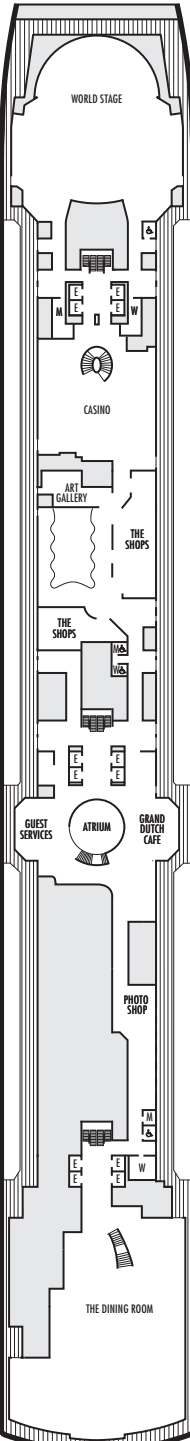

MAIN DECK
Staterooms 1001-1187

PLAZA DECK

PROMENADE DECK

BEETHOVEN DECK
Staterooms 4001-4221

GERSHWIN DECK
Staterooms 5001-5231

MOZART DECK
Staterooms 6001-6235

STATEROOM SYMBOL LEGEND

- Quad (2 lower beds, 1 sofa bed, 1 upper)
- ⊙ Triple (2 lower beds, 1 upper)
- Triple (2 lower beds, 1 sofa bed)
- ⊕ Double (2 lower beds convertible to 1 king-size bed, no Murphy bed)
- △ Partially obstructed view
- + Connecting rooms
- ◆ Floor-to-ceiling windows
- * Shower only
- ▷ Uncovered verandah
- ◆ Staterooms have solid steel verandah railings instead of clear-view Plexiglas® railings
- ❖ Suites have part solid steel, part clear-view Plexiglas® verandah railings

ACCESSIBILITY STATEROOM SYMBOL LEGEND

- ♿ Fully Accessible: Suites SA7094, A6150 & A6148, and staterooms VA8147, VA8145, VA8134, VA8132, I-7108, I-7099, I-6131, I-6116, V5175, V5152, I-5133, I-5112, V5057, V5055, V5054, V5052, VH4167, VH4146, VH4107, VH4096, C1134, C1125, C1123, C1121 have a roll-in shower only
- ★ Ambulatory Accessible: Suites B8101 & SA7085 and staterooms K11049, VB11038, VQ10033, VE8142, VD7049, K6185, VC6158, V5051, V5048, FB1172 & E1175 have a shower only with small step, step into bathroom, standard interior and exterior door size

For information regarding stateroom bedding configurations and accessibility features on our ships please visit the [Accessibility](#) section of our website.

SHIP SPECIFICATIONS & FACILITIES

- 2,666 Guests
- 1,036 Crew
- 99,500 Gross Tons
- 975 Feet Long
- 13 Guest Decks
- Wraparound Promenade Deck
- 12 Restaurants & Cafes
- 7 Entertainment Venues
- 8 Lounges/Bars
- 2 Outdoor Swimming Pools (one with sliding glass roof)
- Spa & Salon
- Fitness Center
- Suite Lounge
- Duty-free Shops
- Internet Center
- Onboard Wi-Fi Access
- Casino
- Sport Court