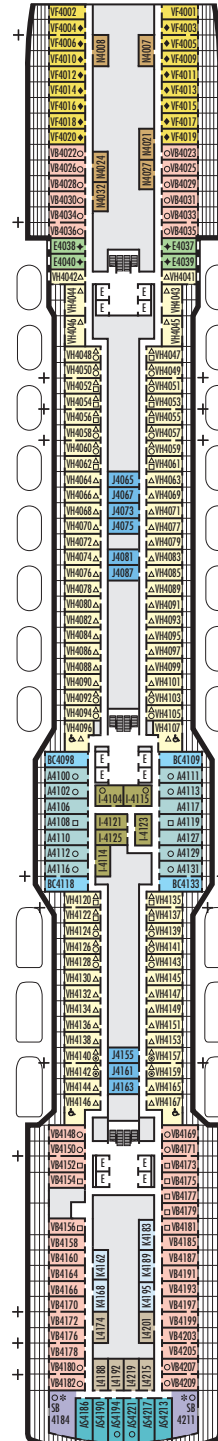

MAIN DECK
Staterooms 1001-1187

PLAZA DECK

PROMENADE DECK

BEETHOVEN DECK
Staterooms 4001-4221

GERSHWIN DECK
Staterooms 5001-5231

MOZART DECK
Staterooms 6001-6235

STATEROOM SYMBOL LEGEND

- Quad (2 lower beds, 1 sofa bed, 1 upper)
- ⊙ Triple (2 lower beds, 1 upper)
- Triple (2 lower beds, 1 sofa bed)
- ⊕ Double (2 lower beds convertible to 1 king-size bed, no Murphy bed)
- △ Partially obstructed view
- + Connecting rooms
- ◆ Floor-to-ceiling windows
- * Shower only
- ▷ Uncovered verandah
- ◆ Staterooms have solid steel verandah railings instead of clear-view Plexiglas® railings
- ❖ Suites have part solid steel, part clear-view Plexiglas® verandah railings

ACCESSIBILITY STATEROOM SYMBOL LEGEND

- ♿ Fully Accessible: Suites SA7094, A6150 & A6148, and staterooms VA8147, VA8145, VA8134, VA8132, I-7108, I-7099, I-6131, I-6116, V5175, V5152, I-5133, I-5112, V5057, V5055, V5054, V5052, VH4167, VH4146, VH4107, VH4096, C1134, C1125, C1123, C1121 have a roll-in shower only
- ★ Ambulatory Accessible: Suites B8101 & SA7085 and staterooms K11049, VB11038, VQ10033, VE8142, VD7049, K6185, VC6158, V5051, V5048, FB1172 & E1175 have a shower only with small step, step into bathroom, standard interior and exterior door size

For information regarding stateroom bedding configurations and accessibility features on our ships please visit the [Accessibility](#) section of our website.

SHIP SPECIFICATIONS & FACILITIES

- 2,666 Guests
- 1,036 Crew
- 99,500 Gross Tons
- 975 Feet Long
- 13 Guest Decks
- Wraparound Promenade Deck
- 12 Restaurants & Cafes
- 7 Entertainment Venues
- 8 Lounges/Bars
- 2 Outdoor Swimming Pools (one with sliding glass roof)
- Spa & Salon
- Fitness Center
- Suite Lounge
- Duty-free Shops
- Internet Center
- Onboard Wi-Fi Access
- Casino
- Sport Court