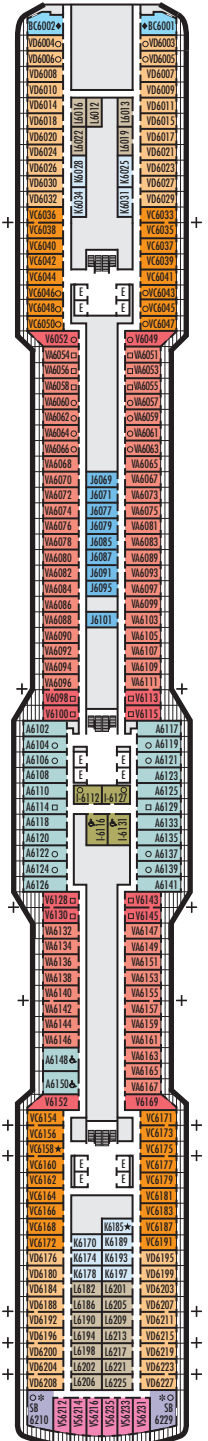

MAIN DECK
Staterooms 1001-1187

PLAZA DECK

PROMENADE DECK

BEETHOVEN DECK
Staterooms 4001-4221

GERSHWIN DECK
Staterooms 5001-5231

MOZART DECK
Staterooms 6001-6235

STATEROOM SYMBOL LEGEND

- Quad (2 lower beds, 1 sofa bed, 1 upper)
- ⊙ Triple (2 lower beds, 1 upper)
- Triple (2 lower beds, 1 sofa bed)
- ⊕ Double (2 lower beds convertible to 1 king-size bed, no Murphy bed)
- △ Partially obstructed view
- + Connecting rooms
- ◆ Floor-to-ceiling windows
- * Shower only
- ▷ Uncovered verandah
- ◆ Staterooms have solid steel verandah railings instead of clear-view Plexiglas® railings
- ❖ Suites have part solid steel, part clear-view Plexiglas® verandah railings

ACCESSIBILITY STATEROOM SYMBOL LEGEND

- ♿ Fully Accessible: Suites SA7094, A6150 & A6148, and staterooms VA8147, VA8145, VA8134, VA8132, I-7108, I-7099, I-6131, I-6116, V5175, V5152, I-5133, I-5112, V5057, V5055, V5054, V5052, VH4167, VH4146, VH4107, VH4096, C1134, C1125, C1123, C1121 have a roll-in shower only
- ★ Ambulatory Accessible: Suites B8101 & SA7085 and staterooms K11049, VB11038, VQ10033, VE8142, VD7049, K6185, VC6158, V5051, V5048, FB1172 & E1175 have a shower only with small step, step into bathroom, standard interior and exterior door size

For information regarding stateroom bedding configurations and accessibility features on our ships please visit the [Accessibility](#) section of our website.

SHIP SPECIFICATIONS & FACILITIES

- 2,666 Guests
- 1,036 Crew
- 99,500 Gross Tons
- 975 Feet Long
- 13 Guest Decks
- Wraparound Promenade Deck
- 12 Restaurants & Cafes
- 7 Entertainment Venues
- 8 Lounges/Bars
- 2 Outdoor Swimming Pools (one with sliding glass roof)
- Spa & Salon
- Fitness Center
- Suite Lounge
- Duty-free Shops
- Internet Center
- Onboard Wi-Fi Access
- Casino
- Sport Court